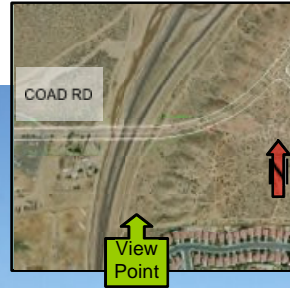

GREEN TREE BLVD BRIDGE OVERHEAD

AFTER

BEFORE

VISUALIZATION – VIEW LOOKING NORTH